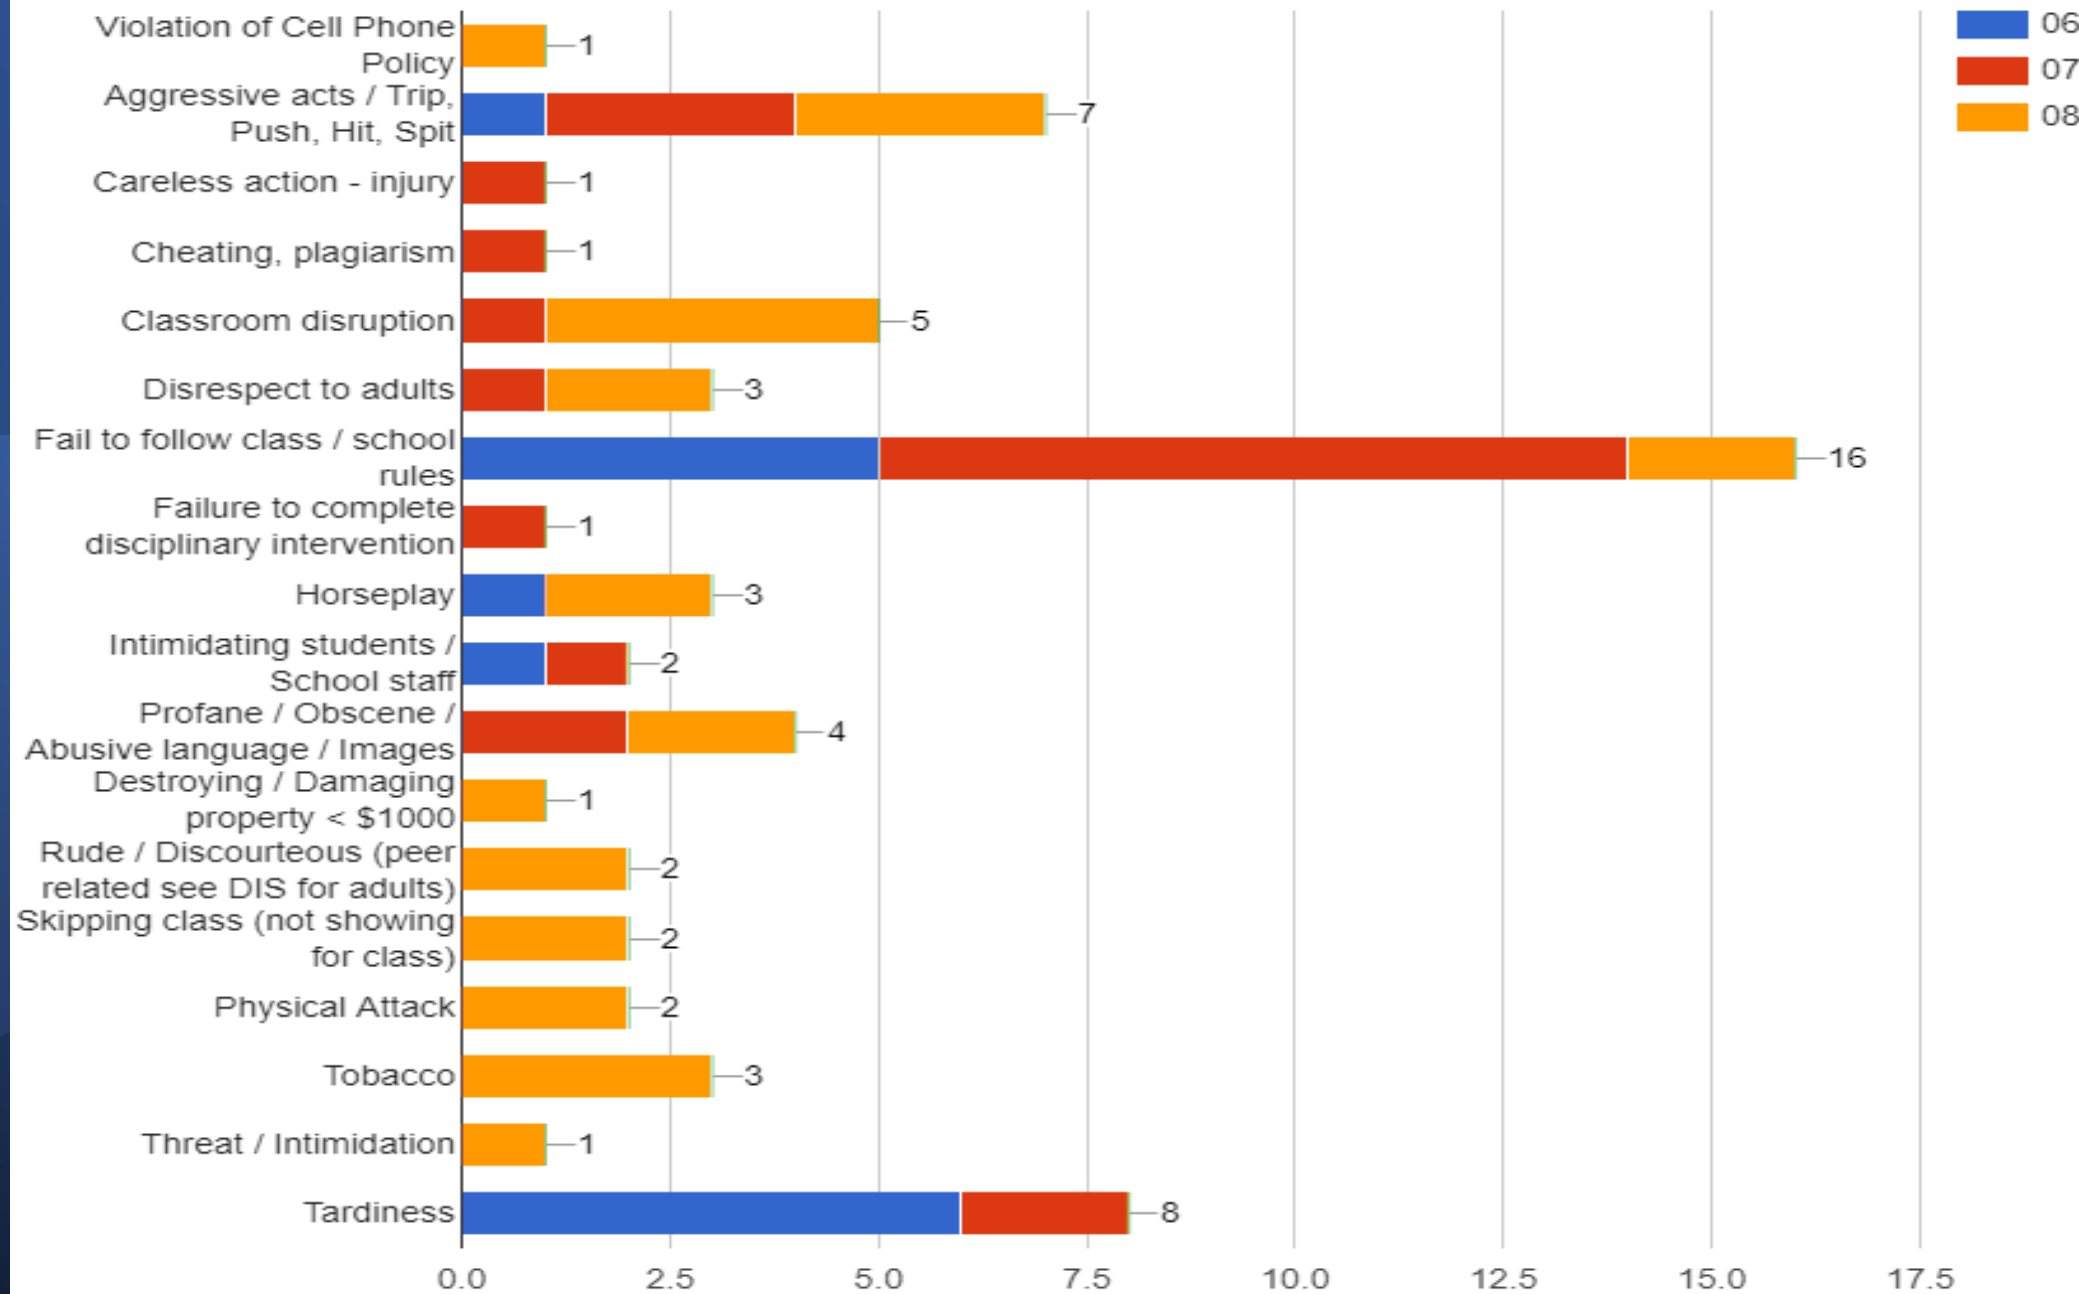

Comparison of Data

2021-2022		2022-2023	
By Grade Level	Referrals	By Grade Level	Referrals
6th Grade	237	6th Grade	10
7th Grade	246	7th Grade	19
8th Grade	248	8th Grade	32
Total	731	Total	60

Discipline Codes 22-23