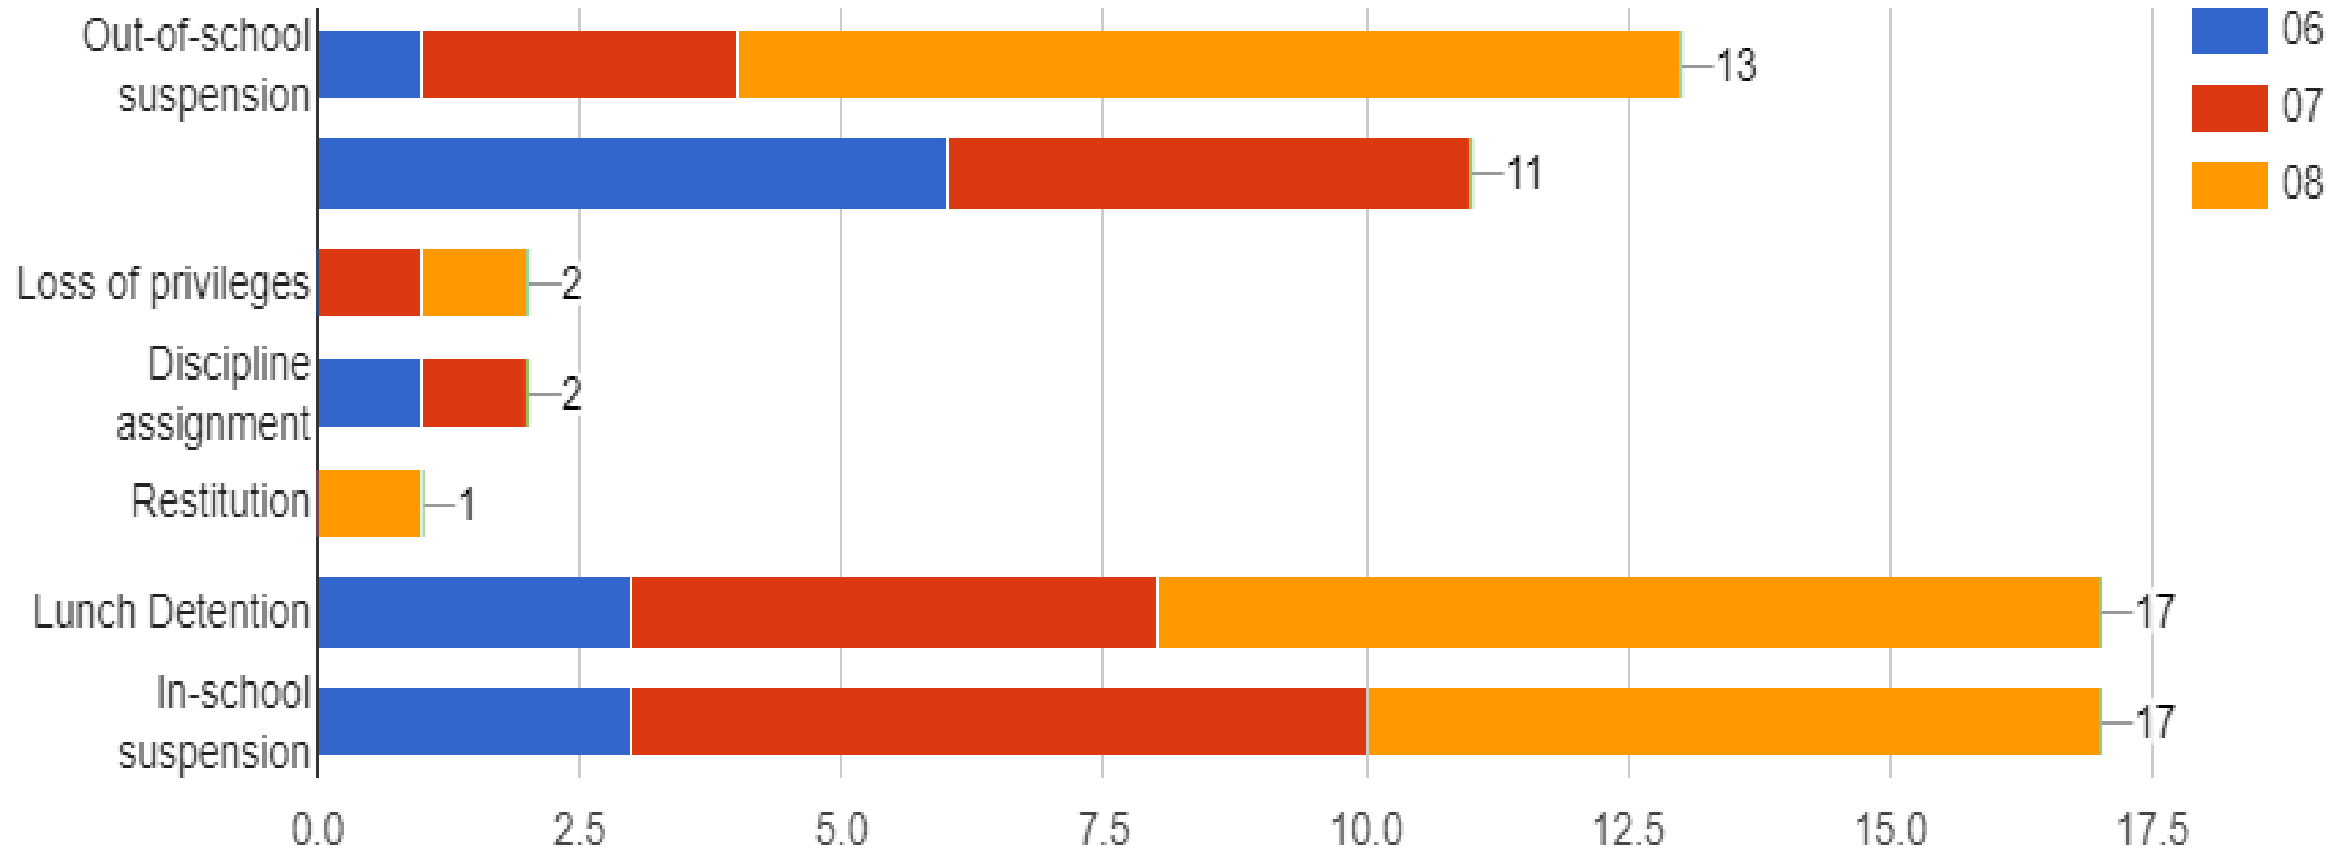

DISCIPLINE ACTION: 2022-2023