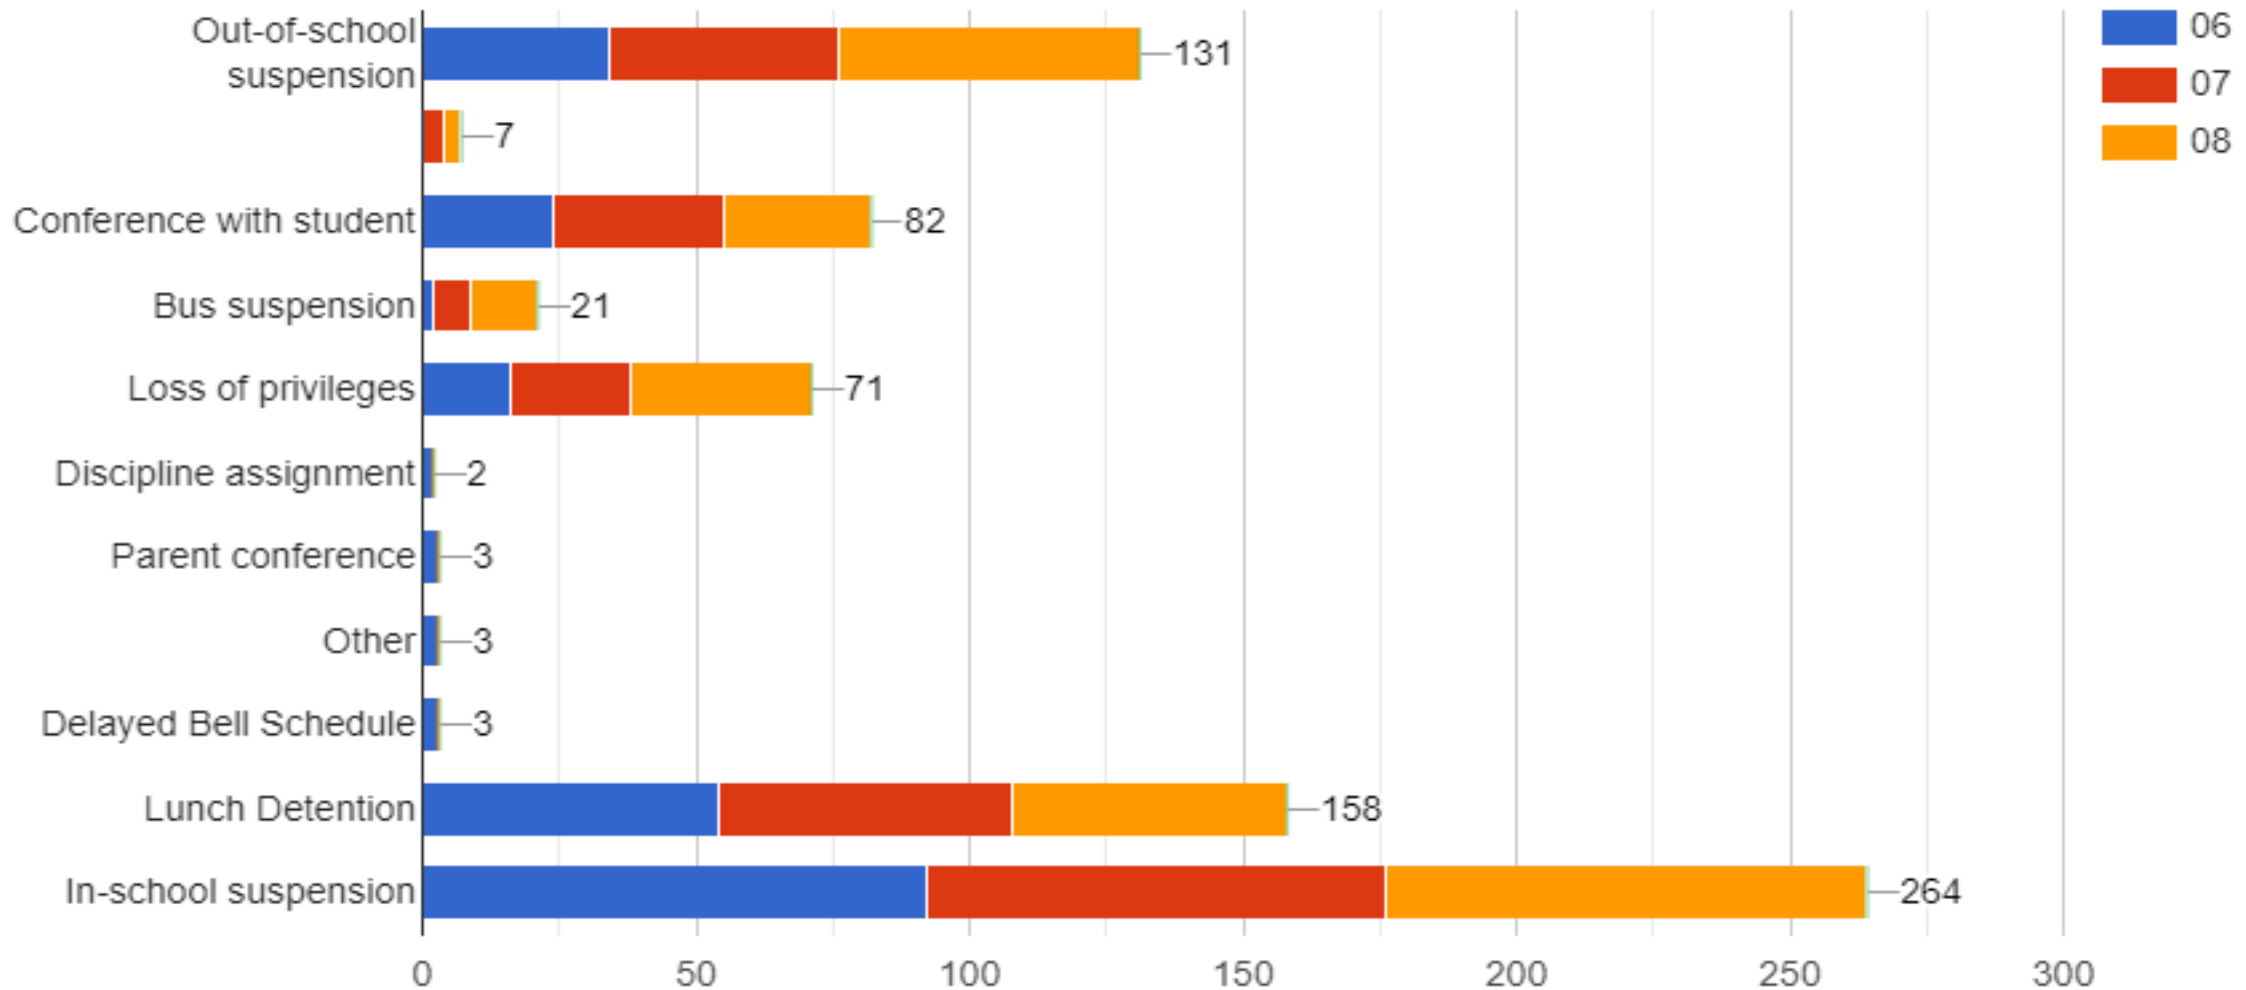

Discipline Action: 2021-2022