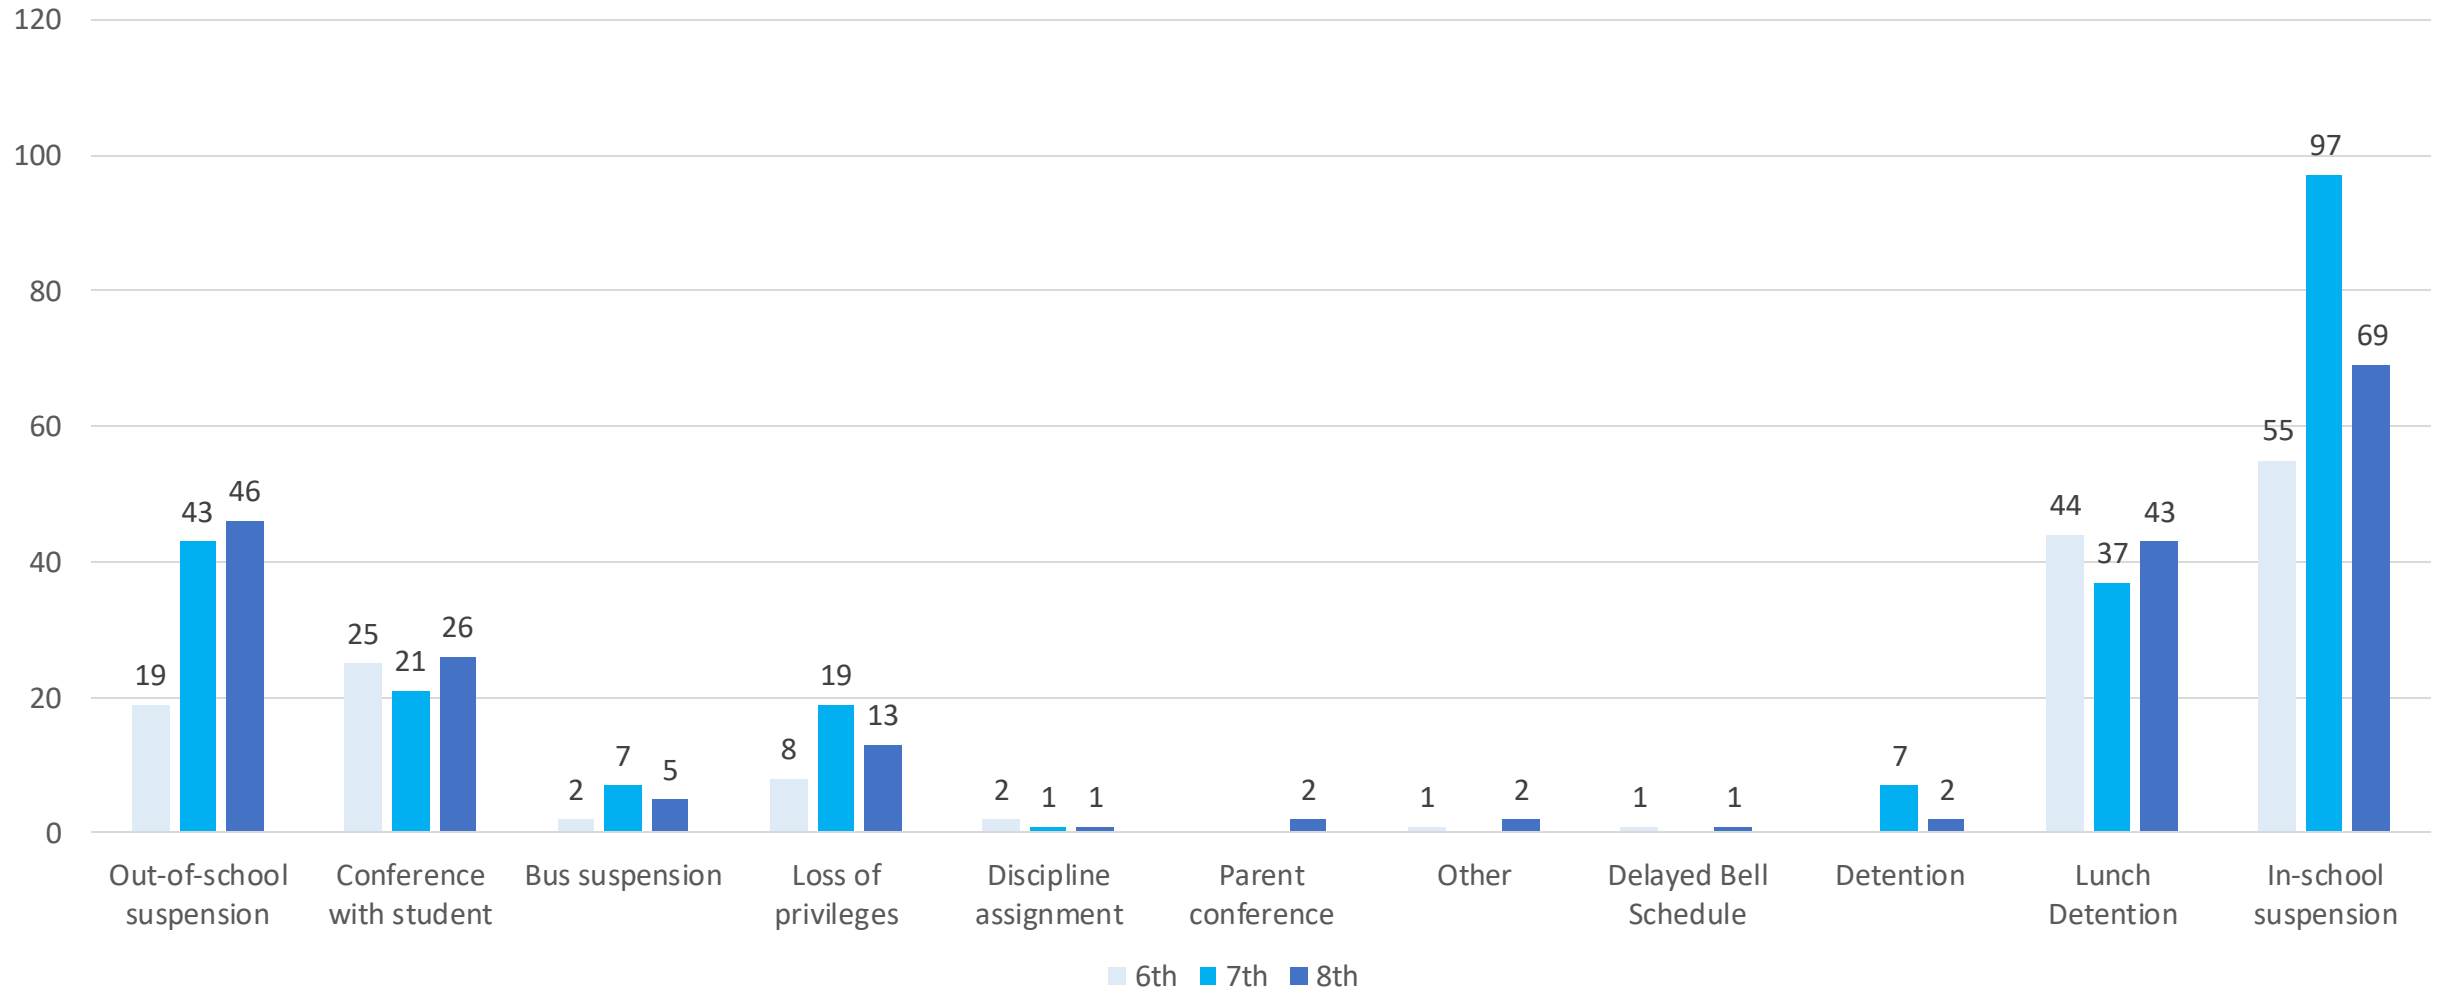

Discipline Coding: 2021-2022

DISCIPLINE ACTION: 2021-2022

DISCIPLINE BREAKDOWN BY GRADE LEVELS: 2021-2022

Discipline Codes 20-21

■ 20-21

Discipline Action Results 20-21

Grade Level Comparison