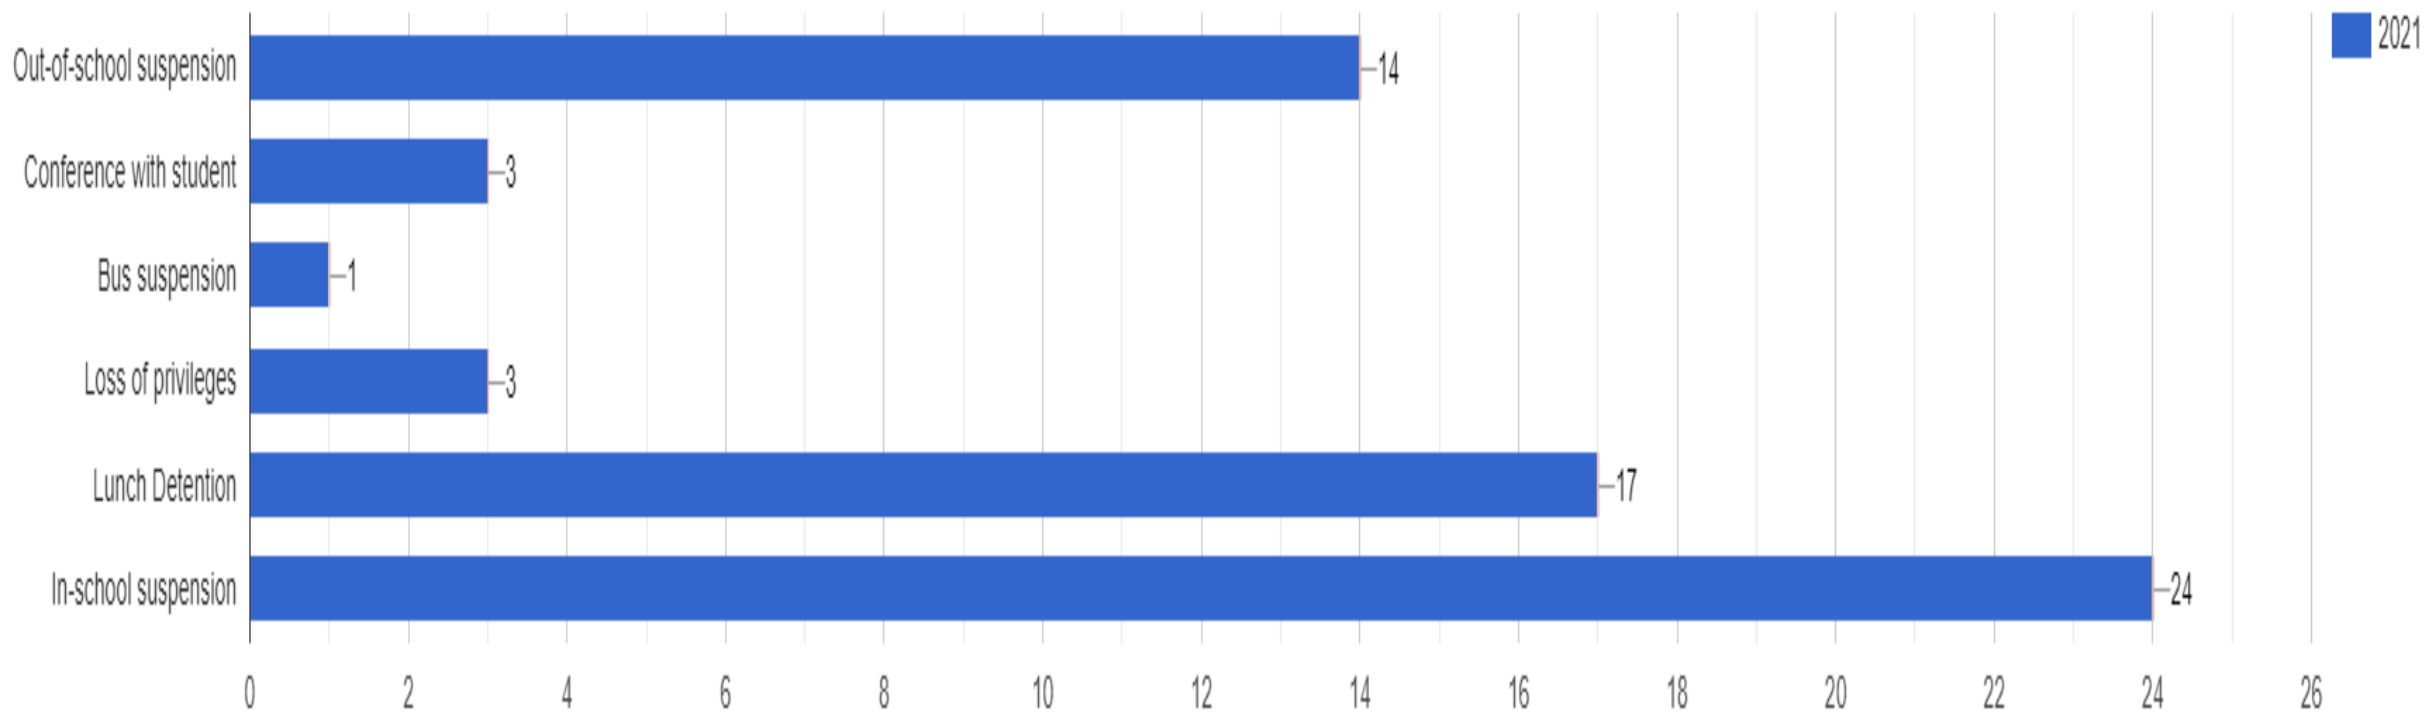

DISCIPLINE ACTION: 2021-2022