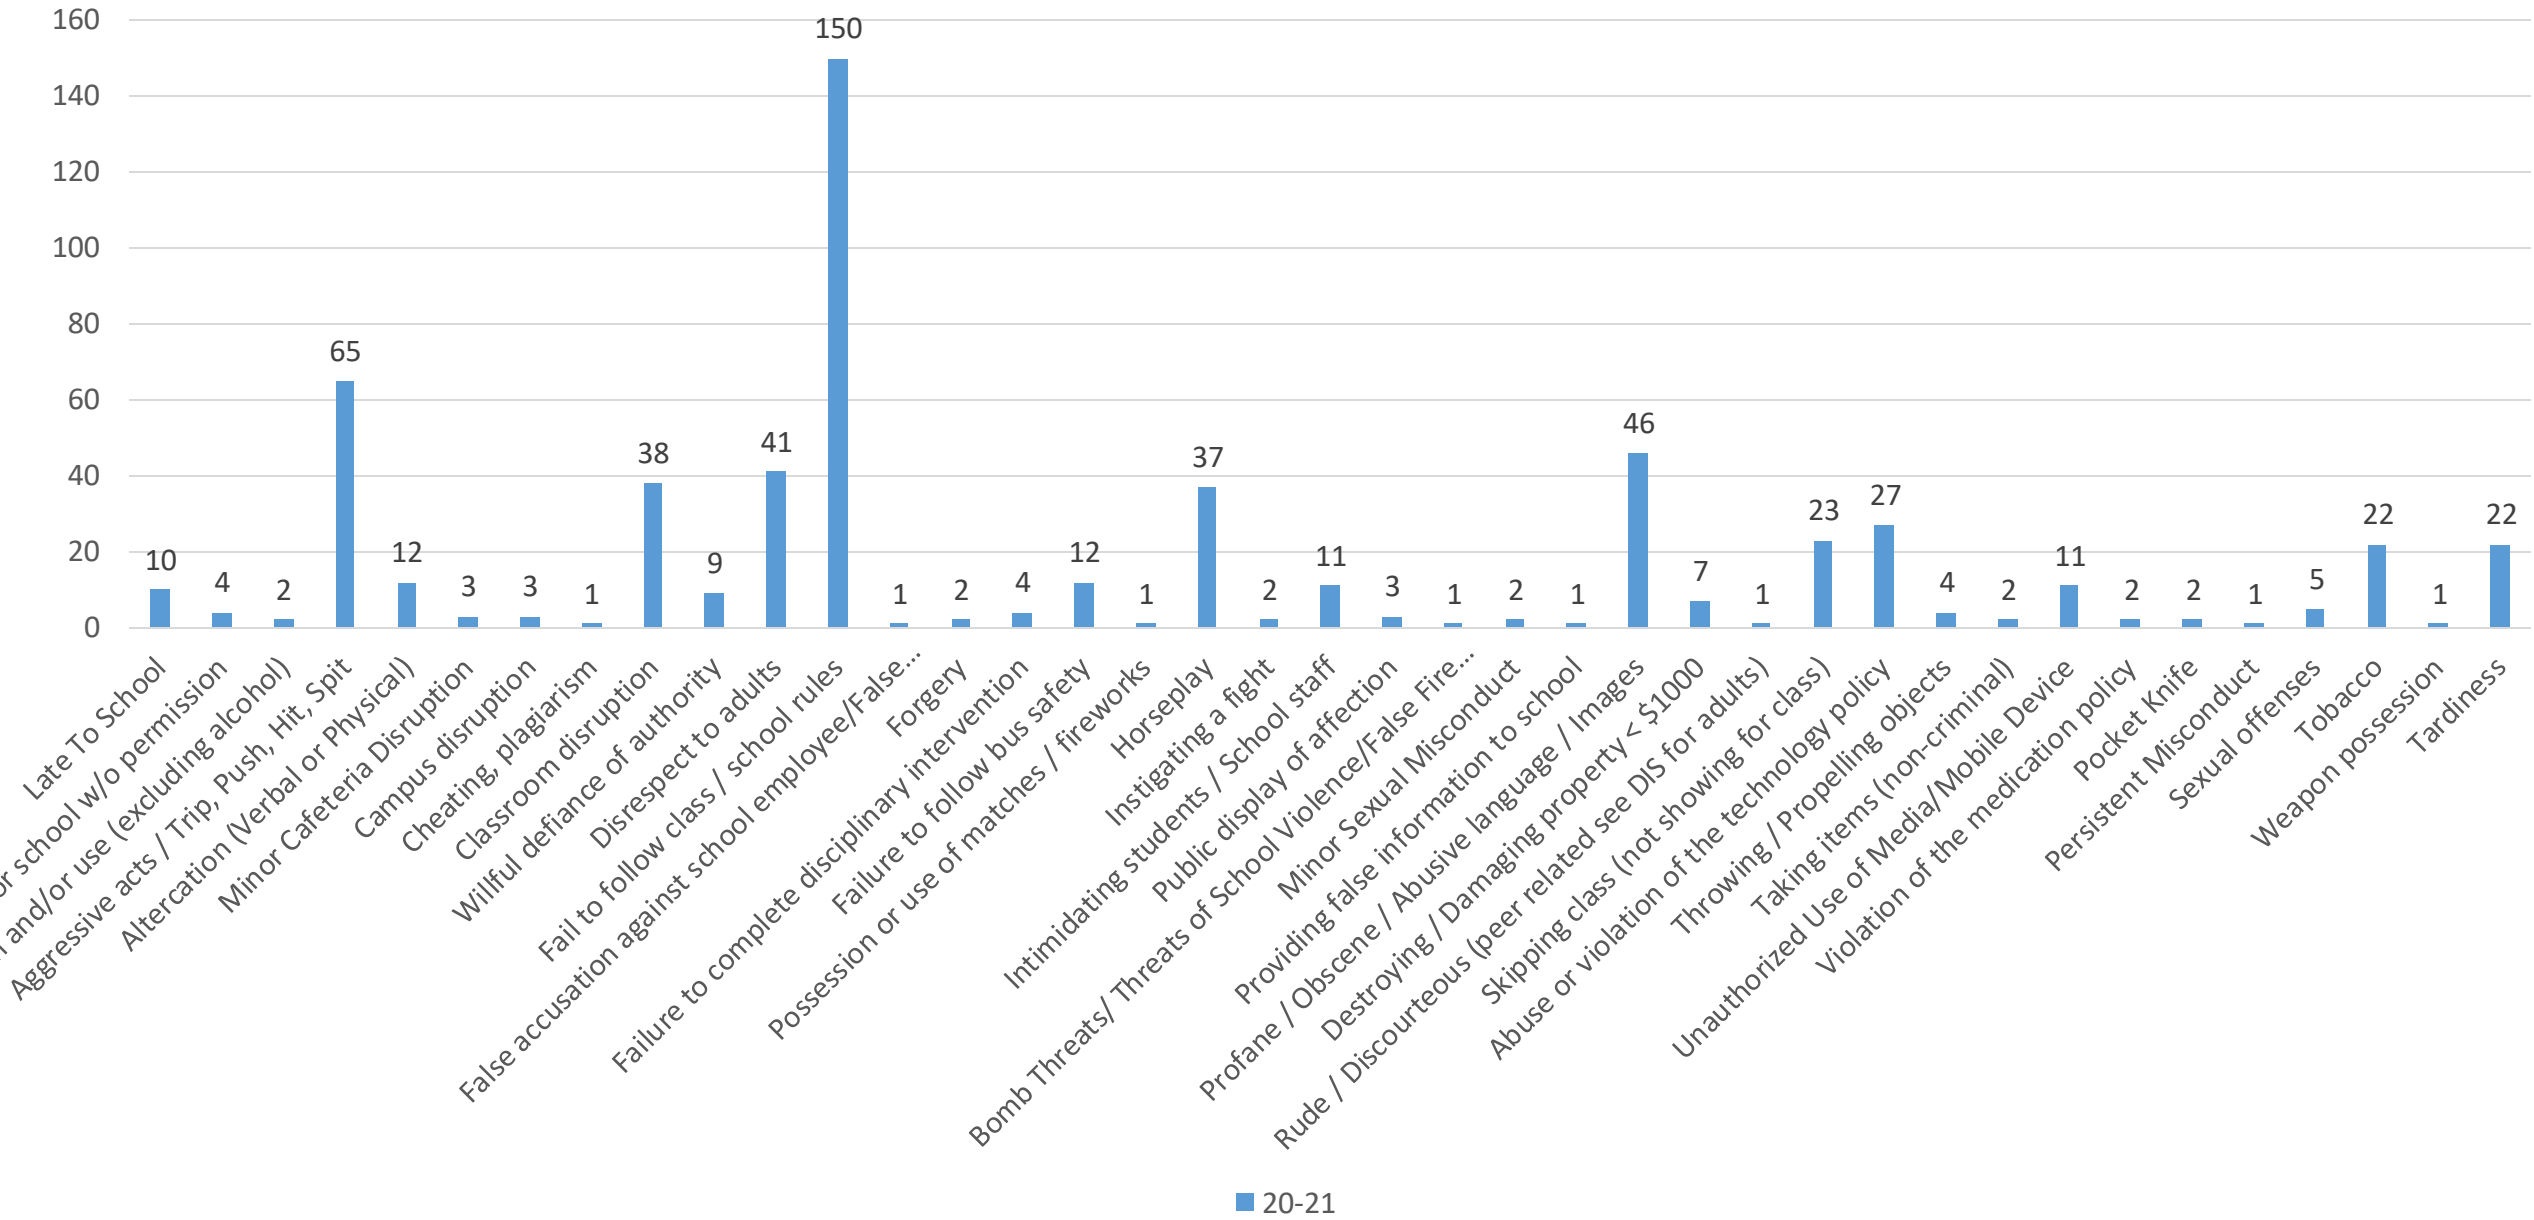

Discipline Coding: 2021-2022

DISCIPLINE ACTION: 2021-2022

DISCIPLINE BREAKDOWN BY GRADE LEVELS: 2021-2022

Discipline Codes 20-21

■ 20-21

Discipline Action Results 20-21

Grade Level Comparison