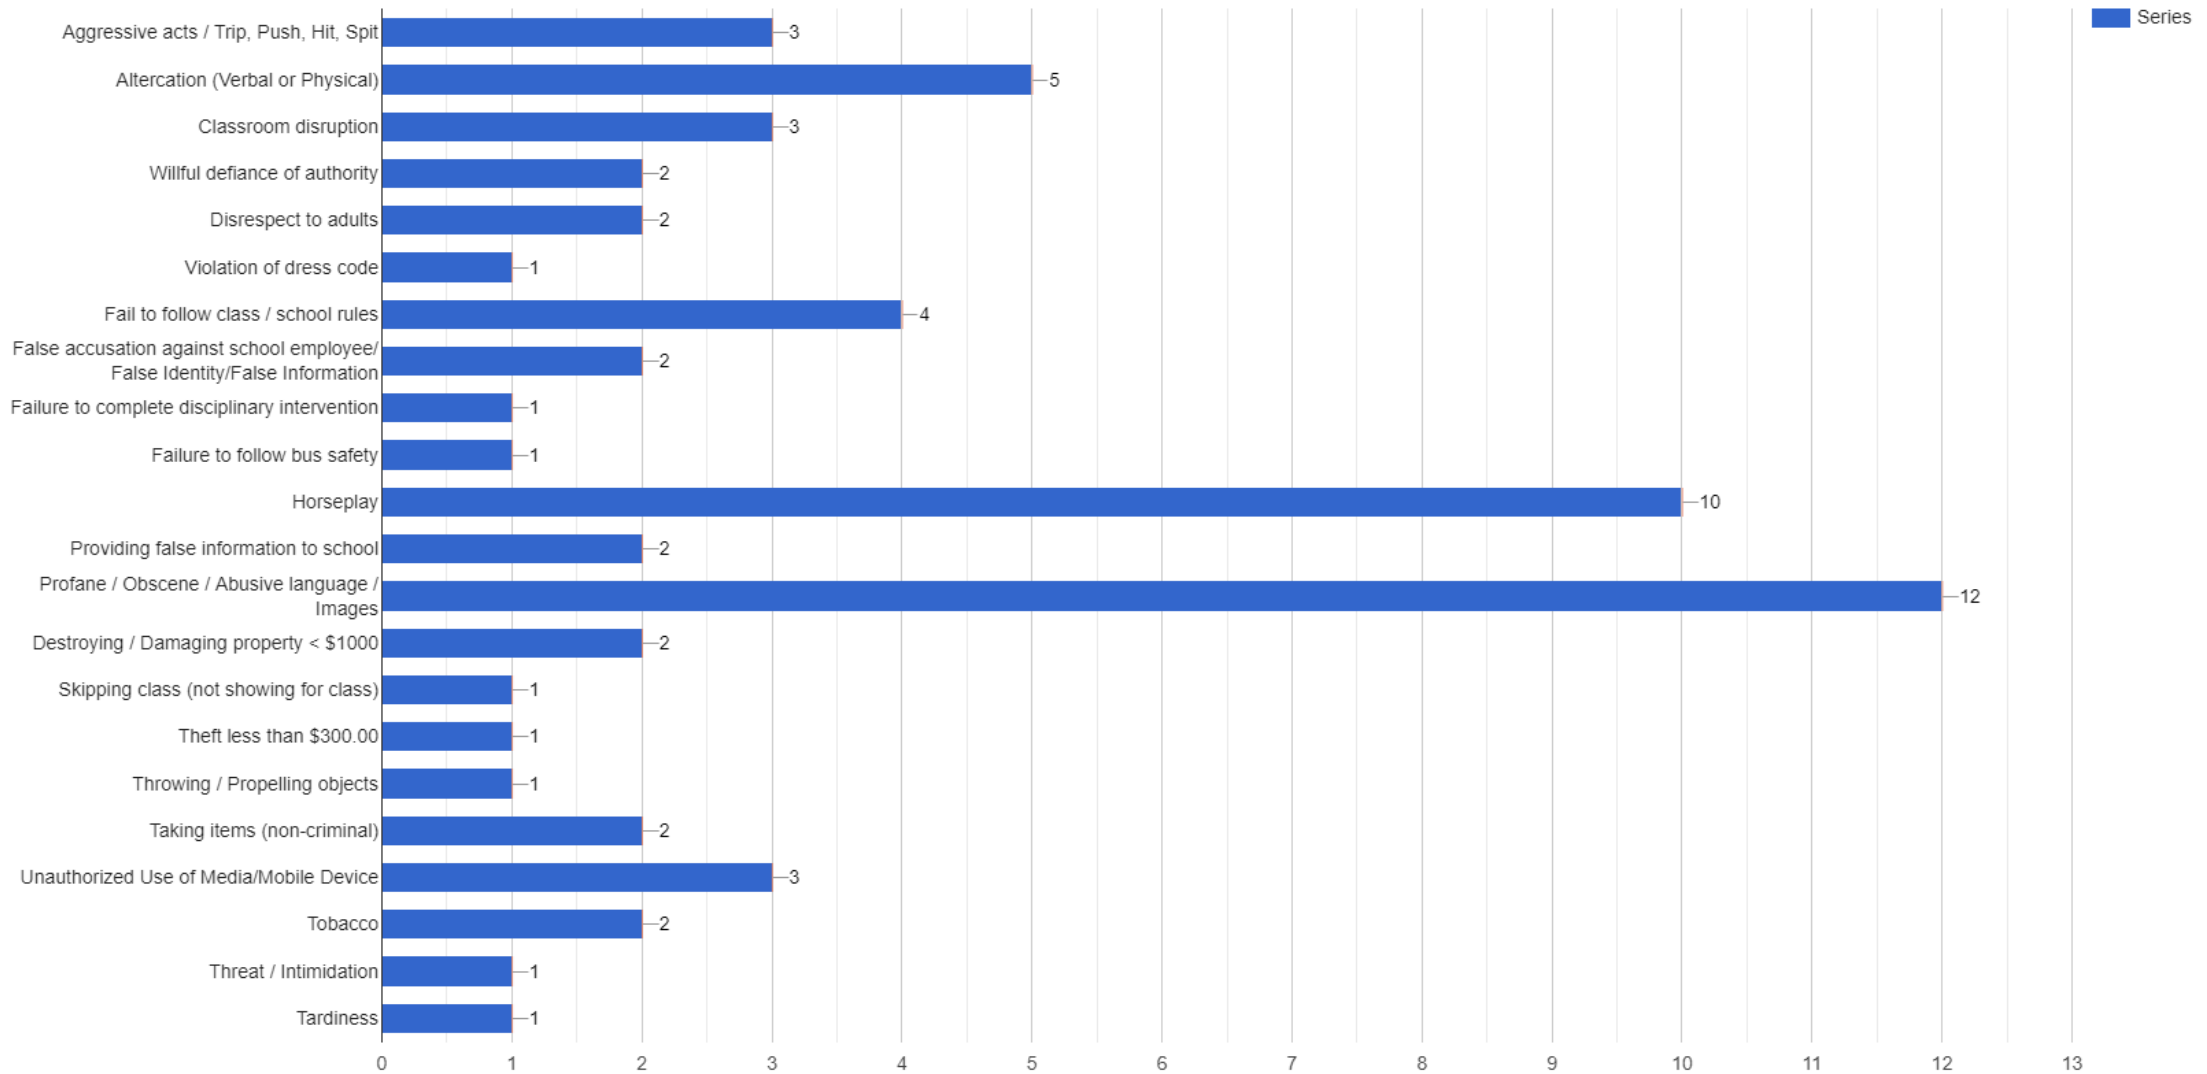

Woodlawn Beach Middle School Advisory Council Discipline Update

September 28th @ 2:00pm

Comparison of Data

2020-2021		2021-2022	
By Grade Level	Referrals	By Grade Level	Referrals
6 th Grade	148	6 th Grade	10
7 th Grade	233	7 th Grade	19
8 th Grade	212	8 th Grade	32
Total	593	Total	60

Discipline Coding: 2021-2022

DISCIPLINE ACTION: 2021-2022

DISCIPLINE BREAKDOWN BY GRADE LEVELS: 2021-2022

Discipline Codes 20-21

■ 20-21

Discipline Action Results 20-21

Grade Level Comparison