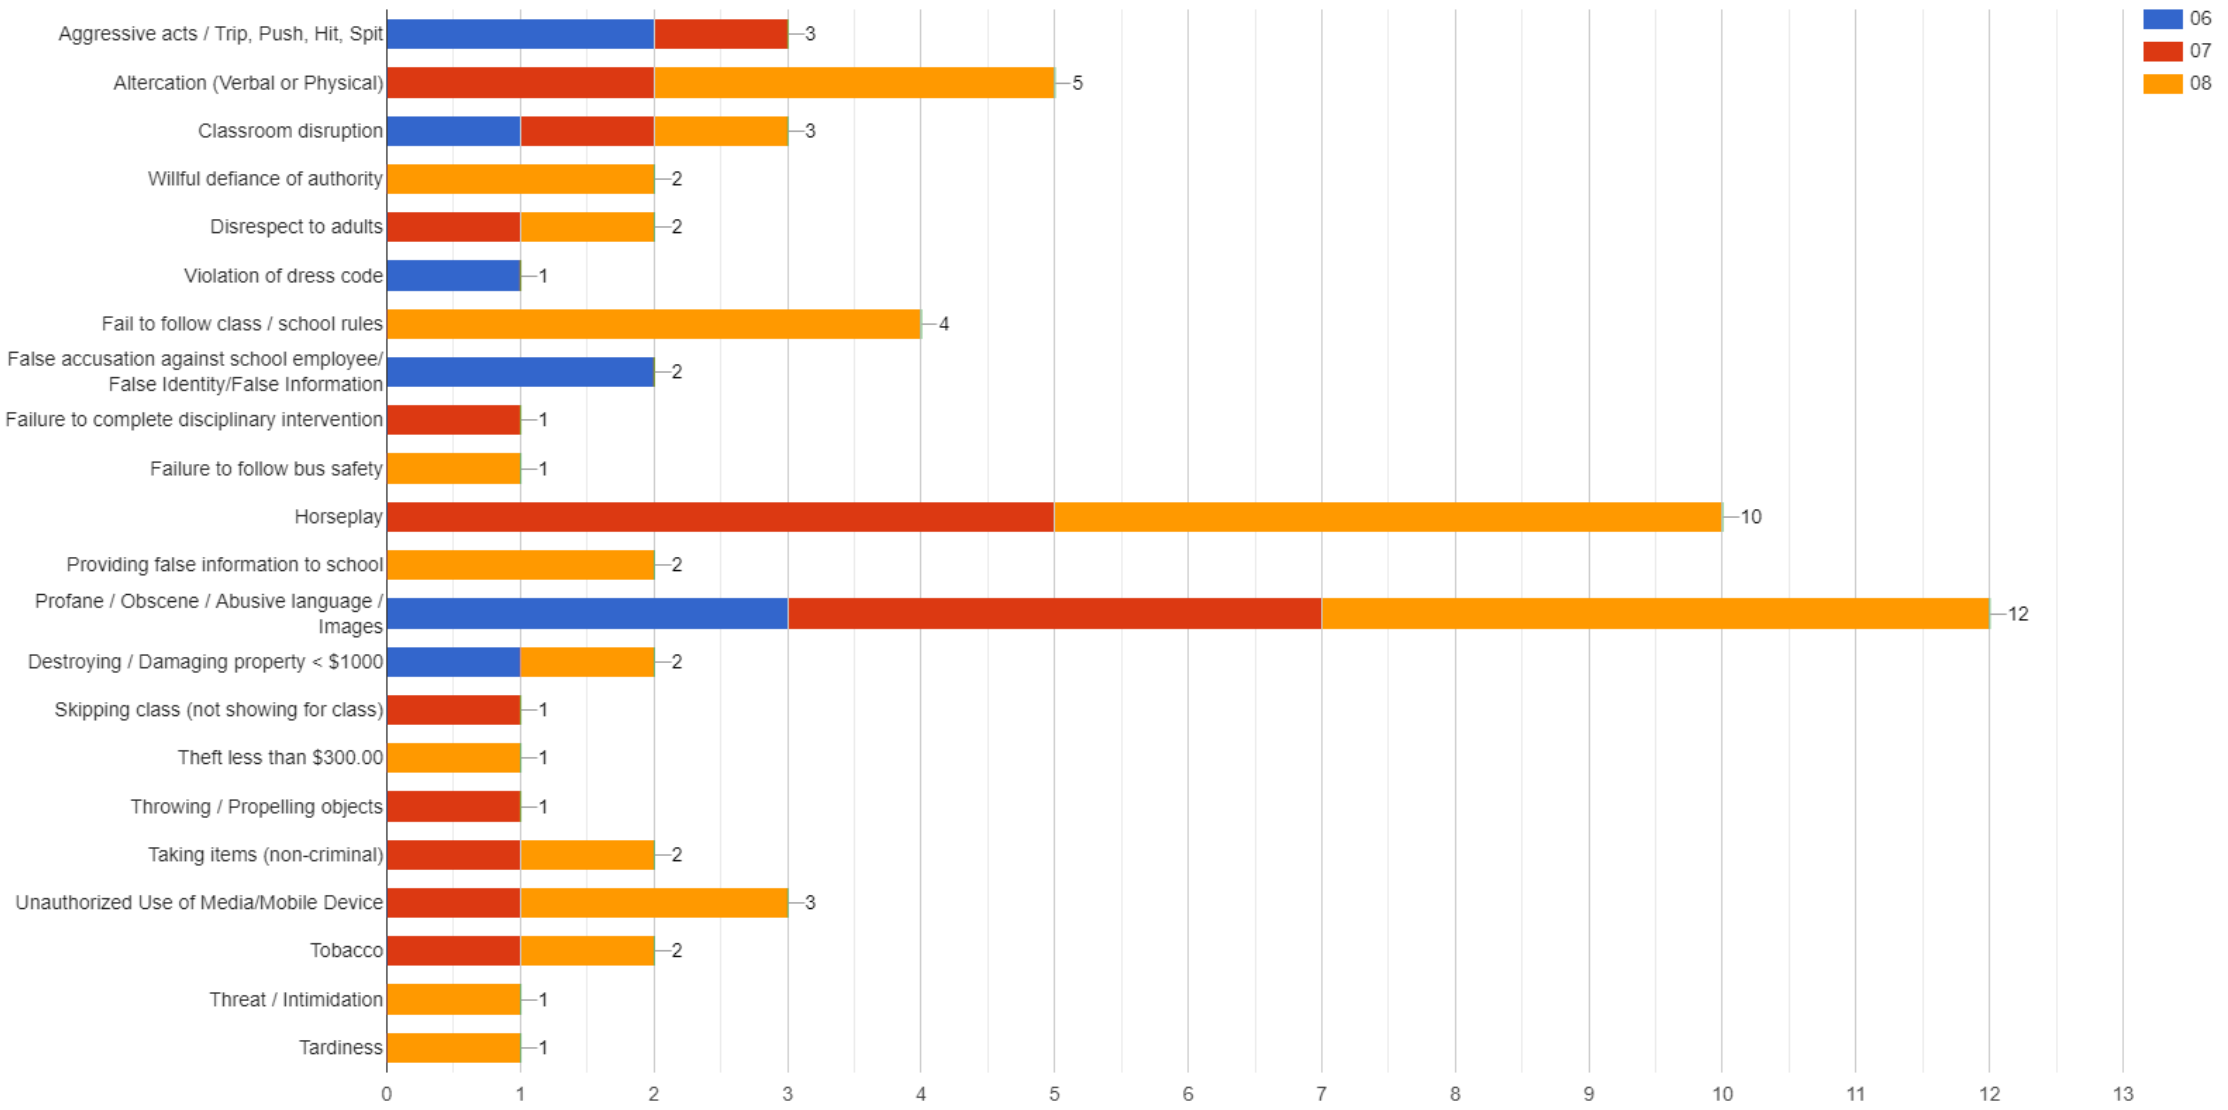

Woodlawn Beach Middle School Advisory Council Discipline Update

September 28th @ 2:00pm

Comparison of Data

2020-2021		2021-2022	
By Grade Level	Referrals	By Grade Level	Referrals
6 th Grade	148	6 th Grade	10
7 th Grade	233	7 th Grade	19
8 th Grade	212	8 th Grade	32
Total	593	Total	60

Discipline Coding: 2021-2022

DISCIPLINE ACTION: 2021-2022

DISCIPLINE BREAKDOWN BY GRADE LEVELS: 2021-2022

Discipline Codes 20-21

■ 20-21

Discipline Action Results 20-21

Grade Level Comparison