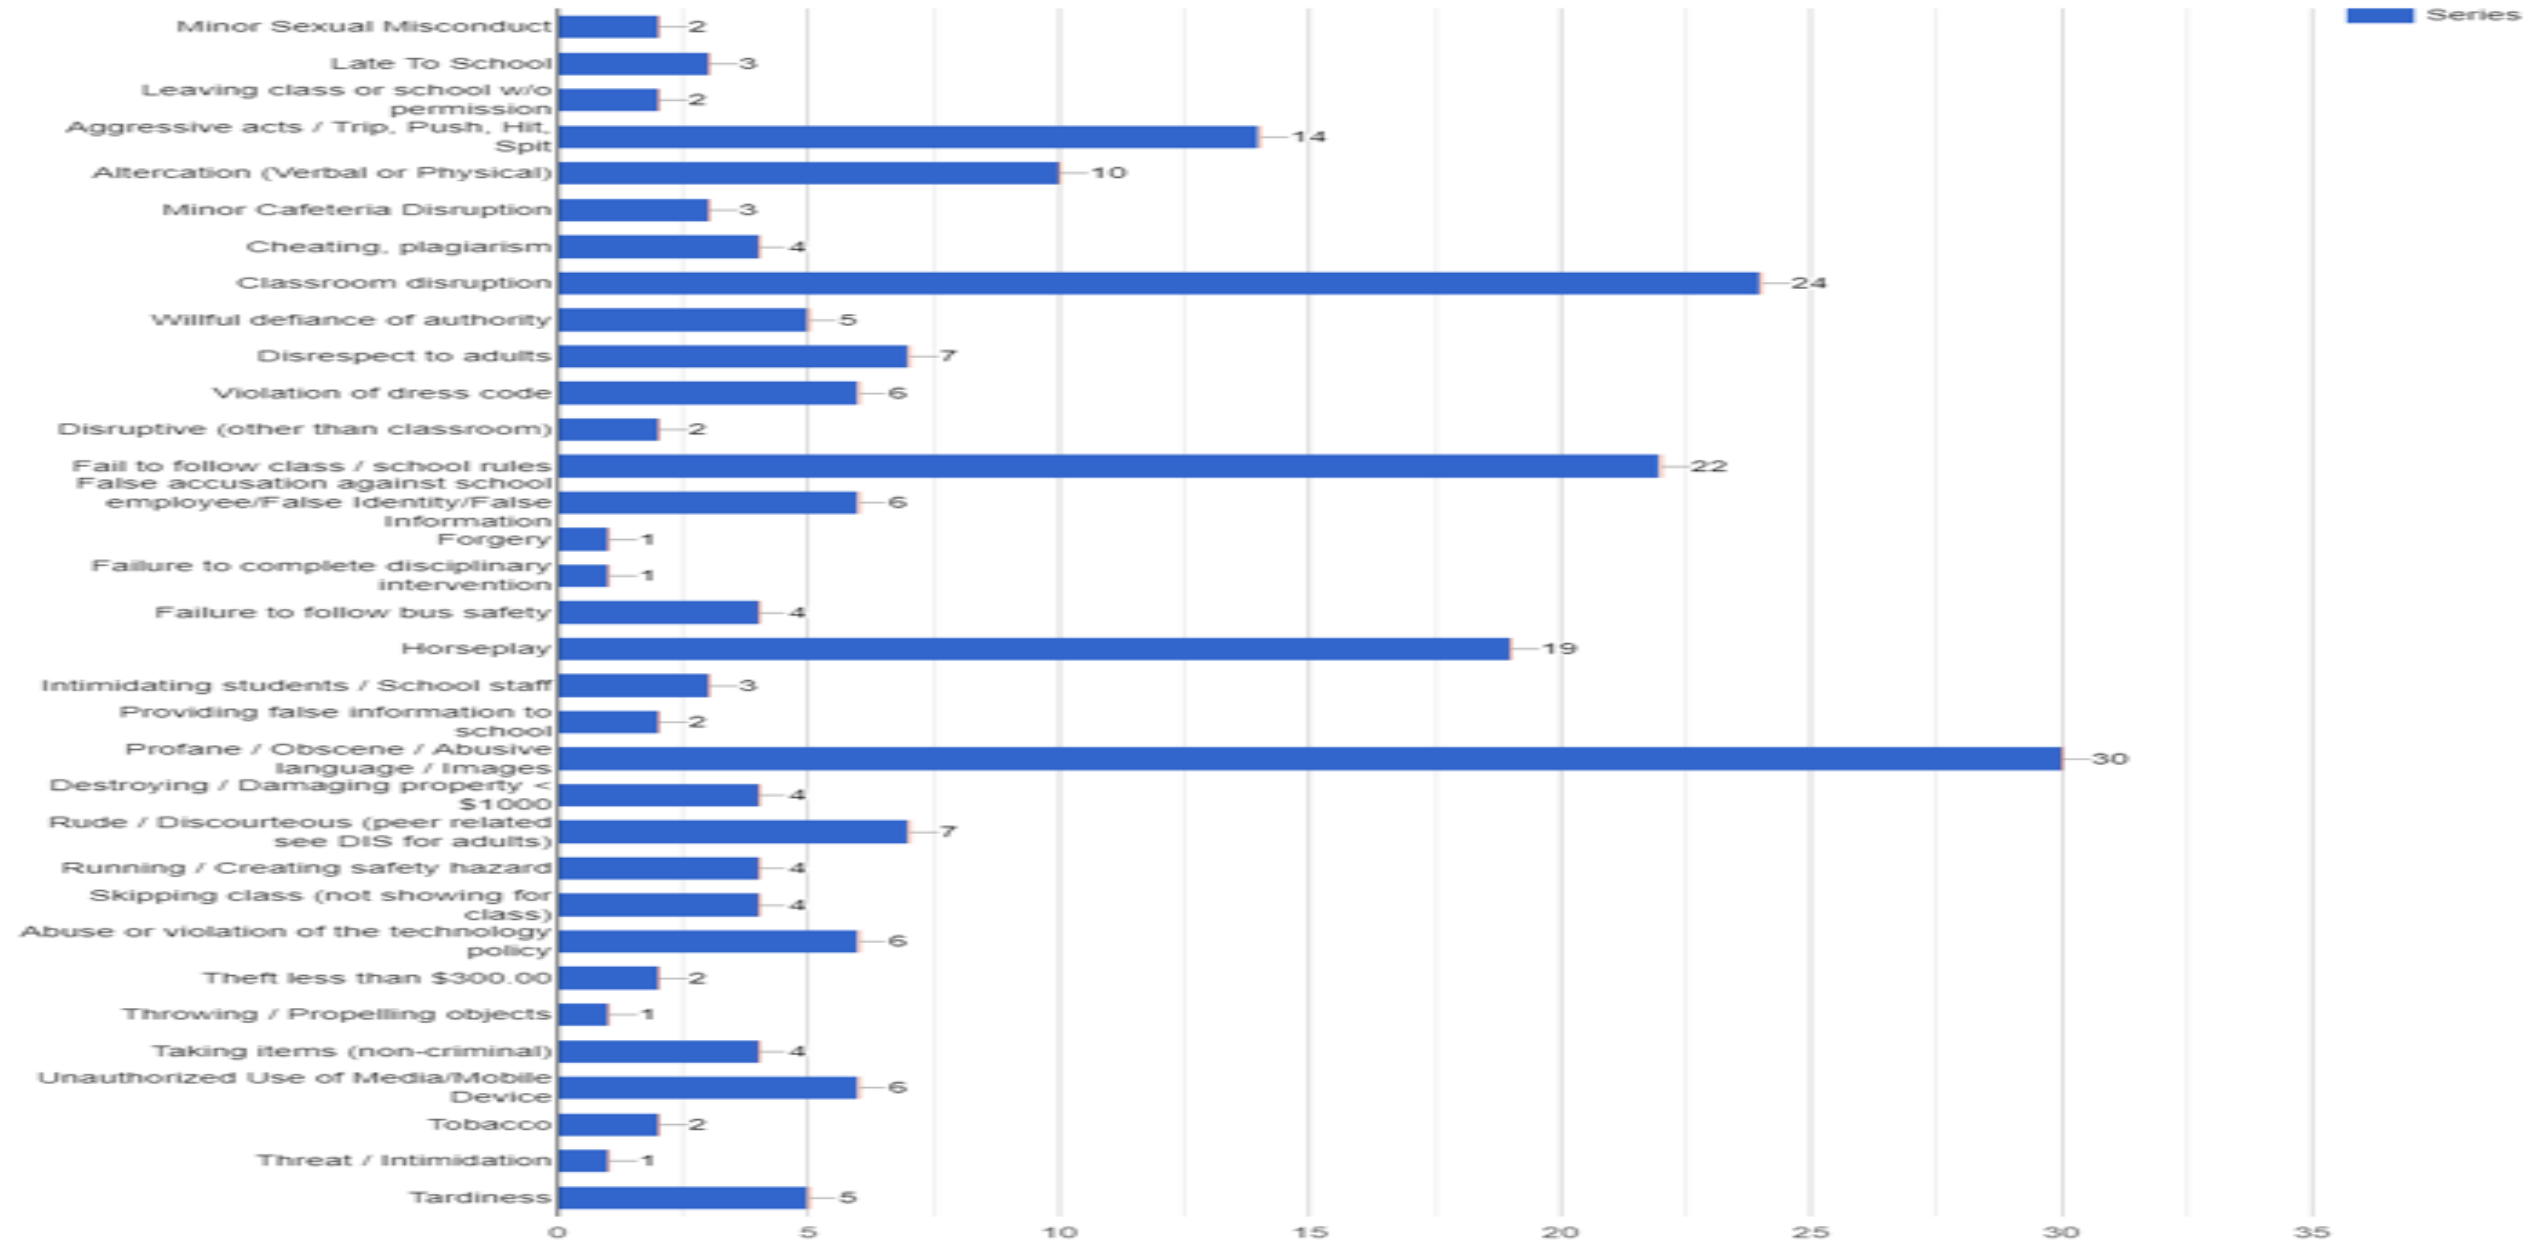

Woodlawn Beach Middle School Advisory Council Discipline Update

November 16th @ 1:45pm

Comparison of Data

2020-2021		2021-2022	
By Grade Level	Referrals	By Grade Level	Referrals
6 th Grade	139	6 th Grade	53
7 th Grade	210	7 th Grade	68
8 th Grade	209	8 th Grade	98
Total	558	Total	219

Discipline Coding: 2021-2022

Total: 220

DISCIPLINE ACTION: 2021-2022

DISCIPLINE BREAKDOWN BY GRADE LEVELS: 2021-2022