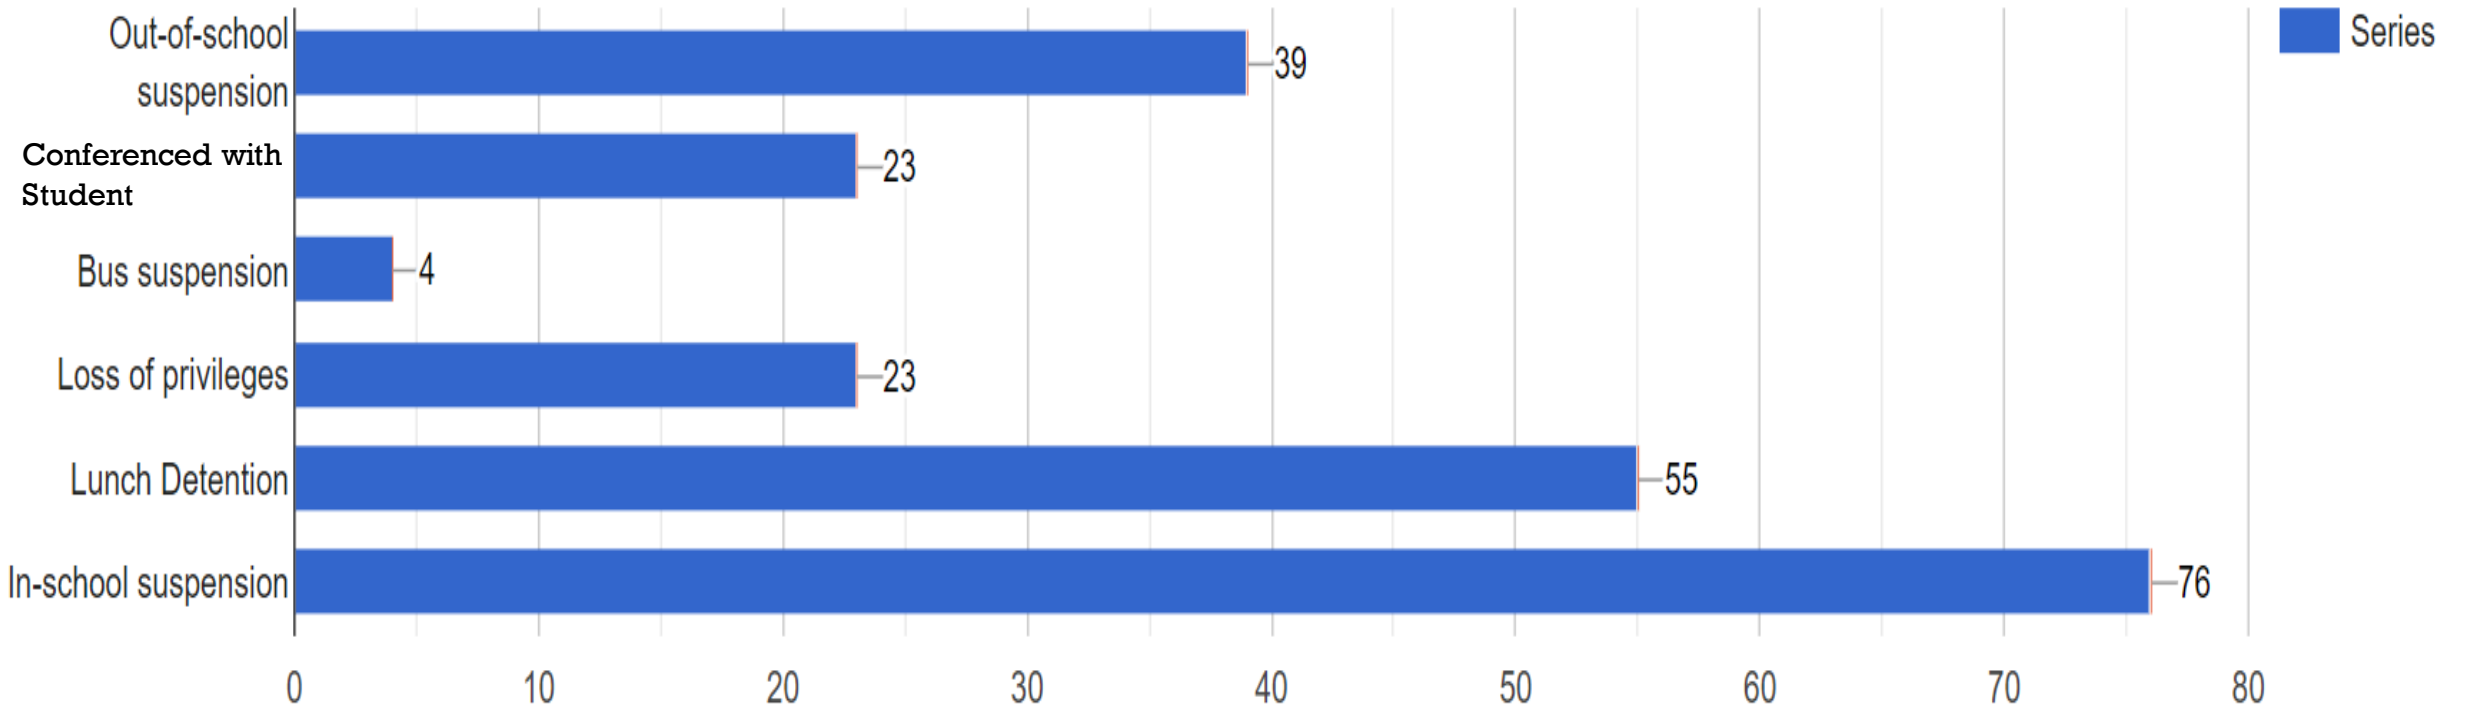

Discipline Coding: 2021-2022

Total: 220

DISCIPLINE ACTION: 2021-2022

DISCIPLINE BREAKDOWN BY GRADE LEVELS: 2021-2022