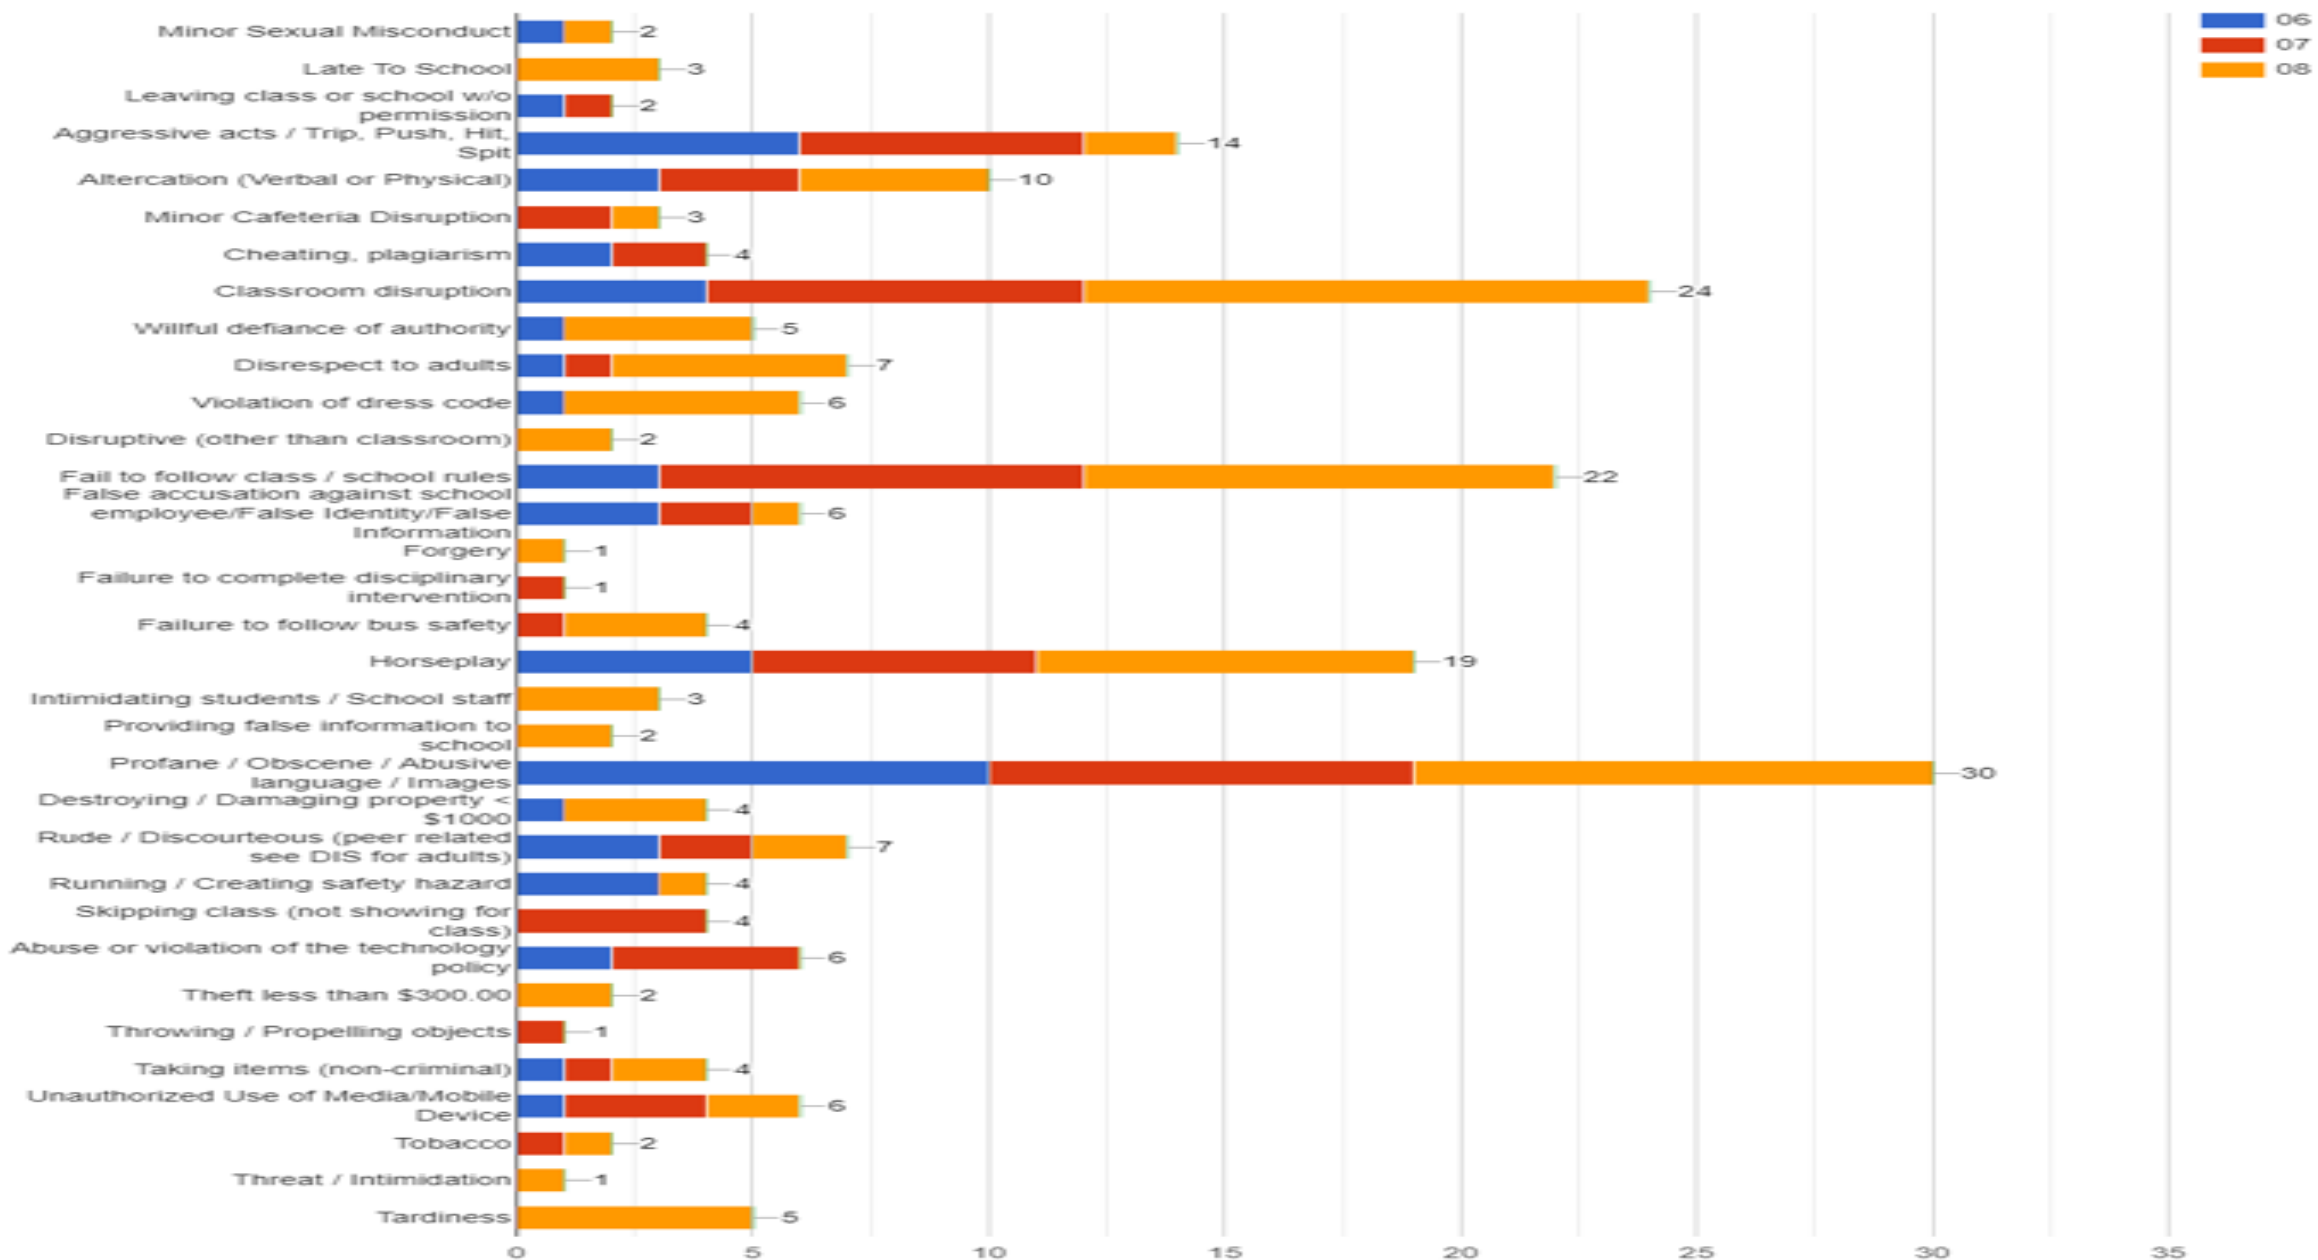

Woodlawn Beach Middle School Advisory Council Discipline Update

November 16th @ 1:45pm

Comparison of Data

2020-2021		2021-2022	
By Grade Level	Referrals	By Grade Level	Referrals
6 th Grade	139	6 th Grade	53
7 th Grade	210	7 th Grade	68
8 th Grade	209	8 th Grade	98
Total	558	Total	219

Discipline Coding: 2021-2022

Total: 220

DISCIPLINE ACTION: 2021-2022

DISCIPLINE BREAKDOWN BY GRADE LEVELS: 2021-2022